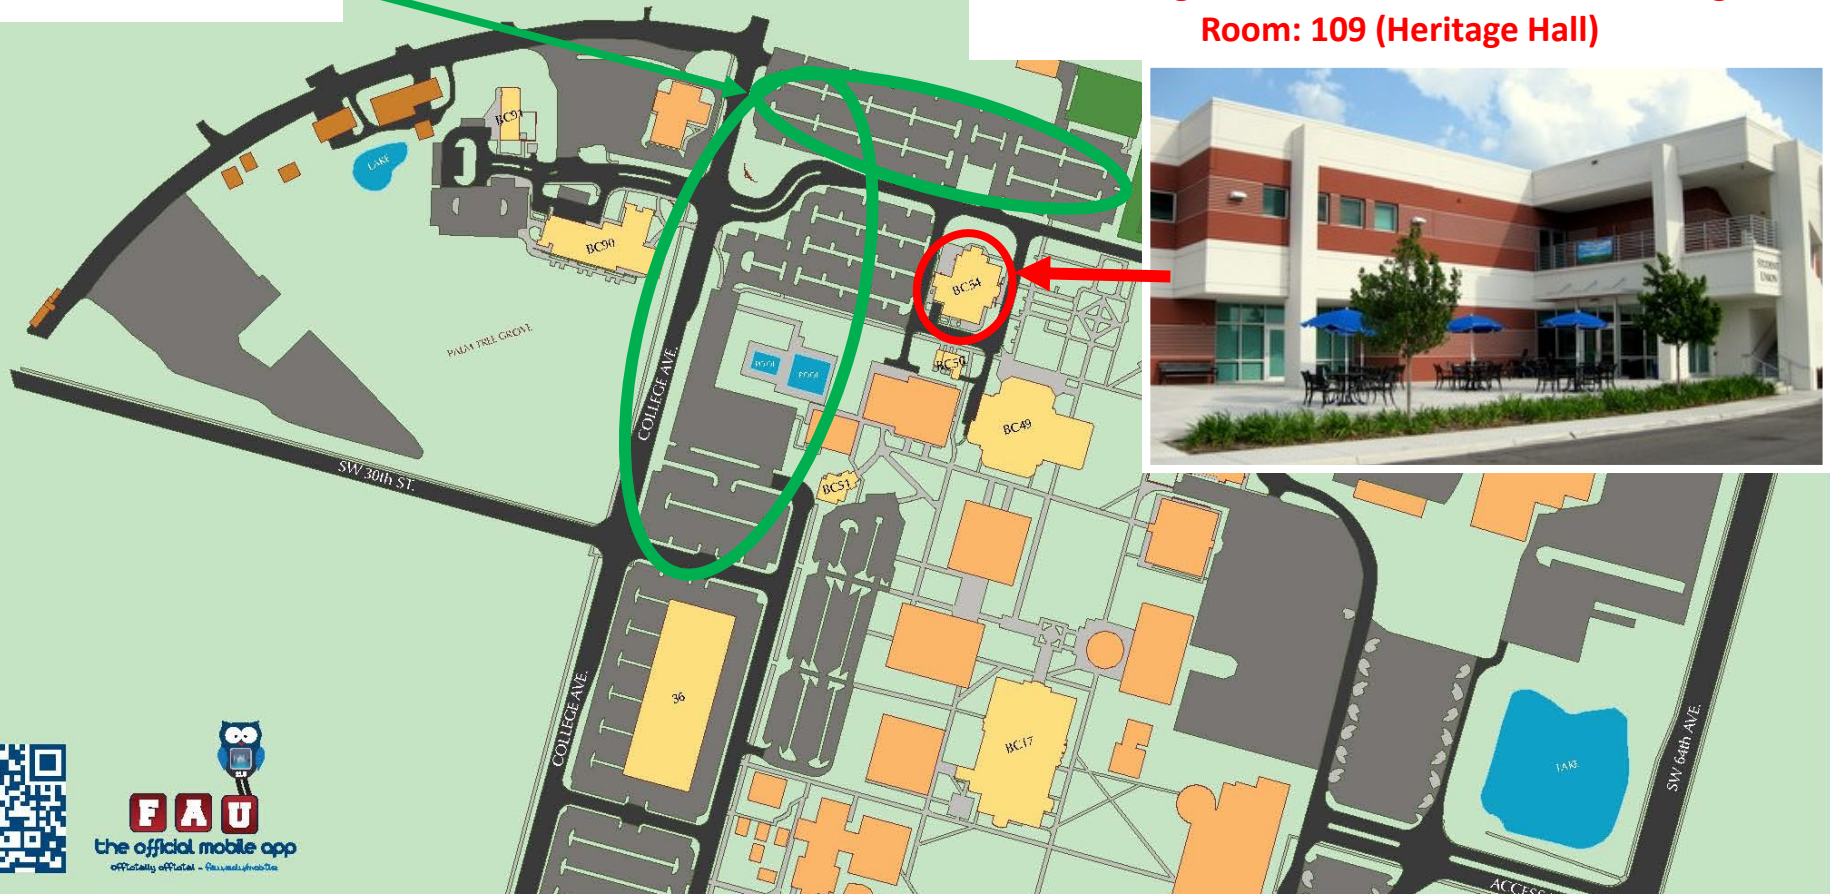

PARKING

**Meeting Location - FAU Student Union Bldg.
Room: 109 (Heritage Hall)**

MEETING & PARKING

Meeting Location: Davie Campus of Florida Atlantic University (3200 College Avenue, Davie, FL 33314) in the Student Union Bldg. (BC 54). The Student Union building is located on the east side of College Ave. (red circle above).

Directions to FAU Davie: From I-95 North/South, take I-595 west to Davie Road. At Davie Road make a left and go South to Nova Drive (2nd light). Turn right on Nova Drive and go West to College Avenue (1st light) and turn left. The FAU entrance will be your first left.

Parking Options: Vehicles must have an FAU parking hang tag with date scratched off. A CES staff member will be handing out hang tags in the parking lot area during the hour prior to the meeting.

DAVIE CAMPUS