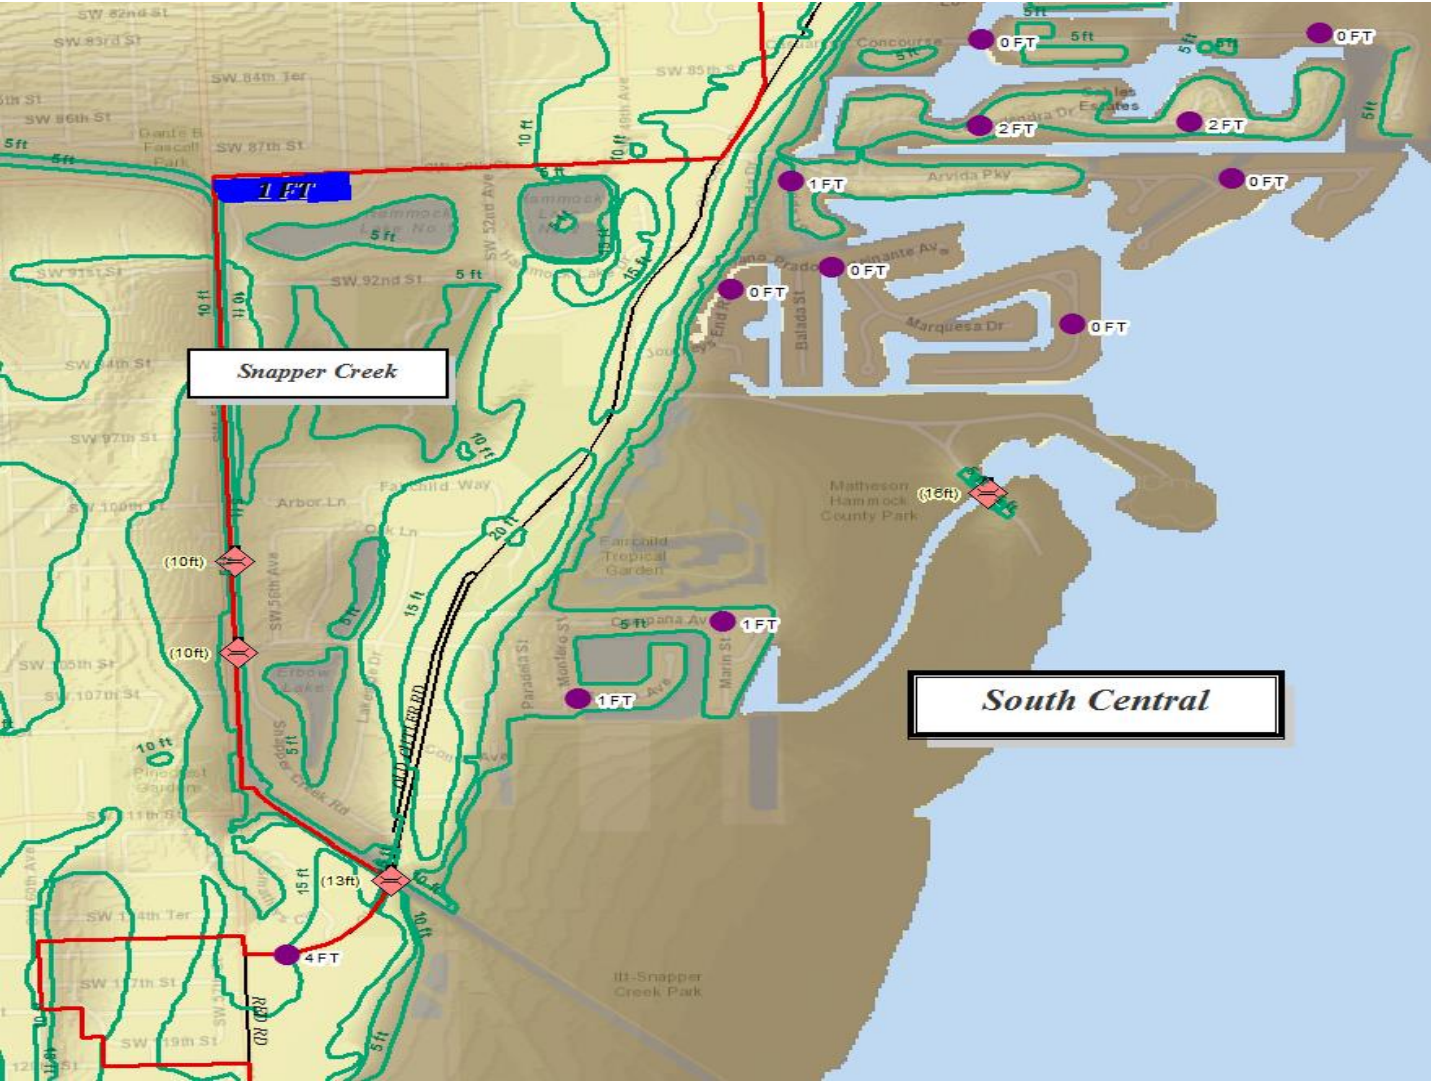

**SEA LEVEL RISE**

The image features a white background with a green diagonal band running from the bottom-left to the top-right. An orange triangle is positioned in the bottom-left corner, partially overlapping the green band. The text "SEA LEVEL RISE" is written in a bold, red, sans-serif font, slanted to follow the angle of the green band.

*I wonder when the city is going to do something about trash pits.*

*Don't hold your breath. I'm still waiting for them to do something about the traffic circles.*

**Snapper Creek**

**South Central**

**Legend**

- ◆ Bridges
- SS Lift Stations
- FPL Substations
- Schools
- Contour
- State County Road

**LiDAR**

Value

- High : 31.3499
- Low : -1.17033

*South Gables*

*King's Bay*

**Legend**

- ◆ Bridges
- SS Lift Stations
- FPL Substations
- Schools
- Contour
- State County Road

**LIDAR**

Value

- High : 31.3499
- Low : -1.17033

**Legend**

- ◆ Bridges
- SS Lift Stations
- FPL Substations
- Schools
- Contour
- State County Road

**LiDAR**

Value

High : 31.3499