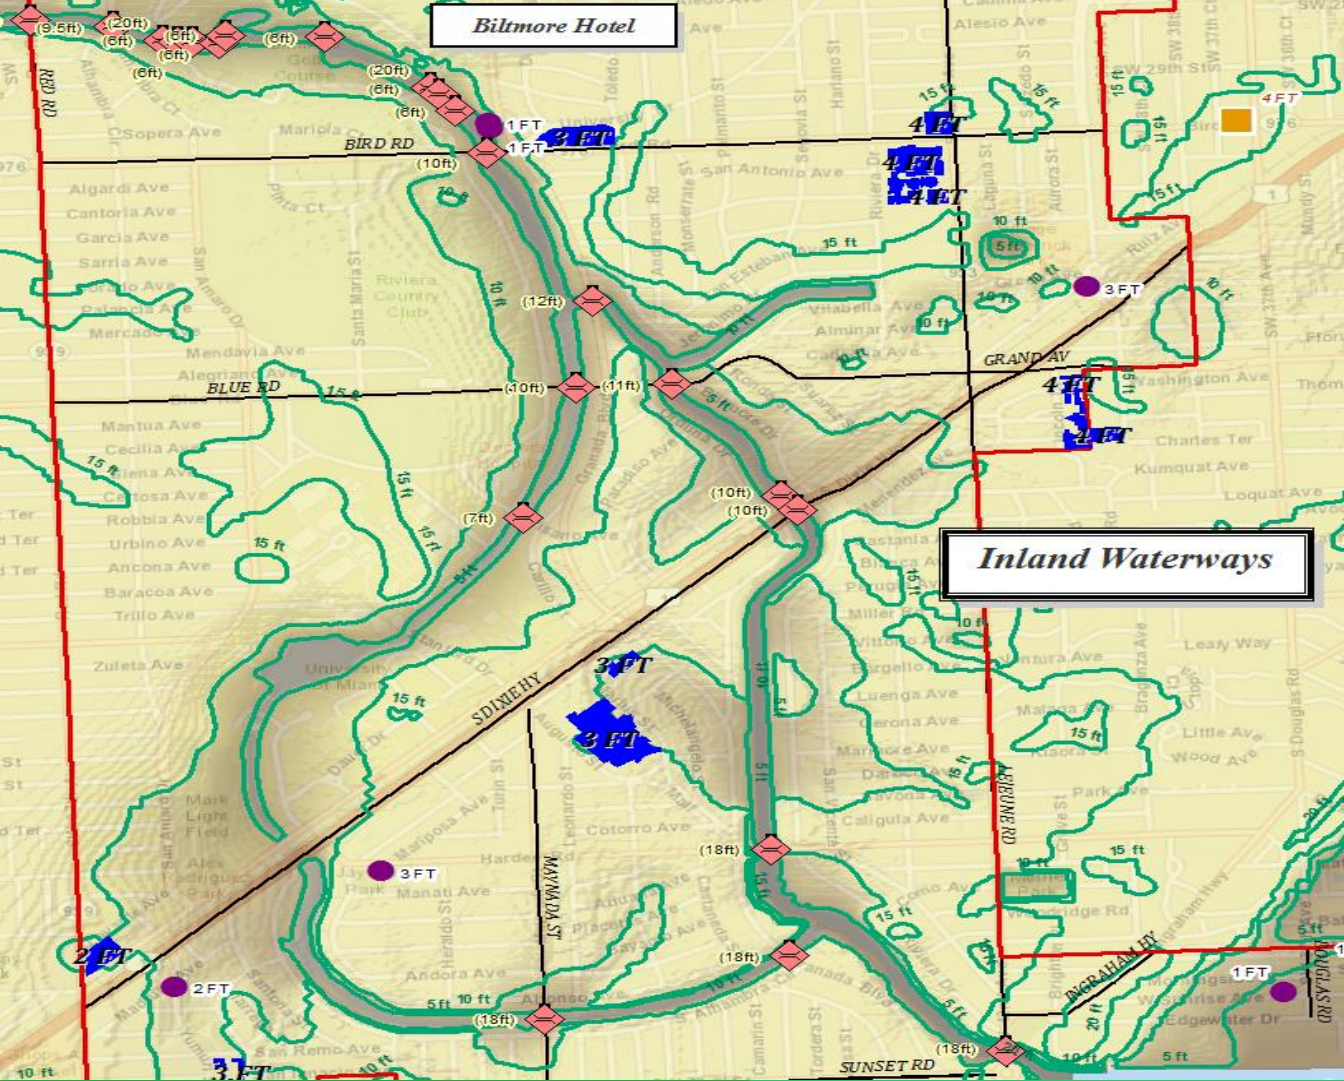

**SEA LEVEL RISE**

The image features a white background with a green diagonal band running from the bottom-left to the top-right. An orange triangle is positioned in the bottom-left corner, partially overlapping the green band. The text "SEA LEVEL RISE" is written in a bold, red, sans-serif font, slanted to follow the angle of the green band.

- ◆ Bridges
- SS Lift Stations
- FPL Substations
- Schools
- Contour
- State County Road

**LiDAR**

Value

- High : 31.3499
- Low : -1.17033

*South Gables*

*King's Bay*

**Legend**

- ◆ Bridges
- SS Lift Stations
- FPL Substations
- Schools
- Contour
- State County Road

**LIDAR**

Value

- High : 31.3499
- Low : -1.17033

**Legend**

- ◆ Bridges
- SS Lift Stations
- FPL Substations
- Schools
- Contour
- State County Road

**LiDAR**

Value

High : 31.3499

Low : -1.17033

**Coastal Waterways**

**Matheson Hammock**

**Legend**

- ◆ Bridges
- SS Lift Stations
- FPL Substations
- Schools
- Contour
- State County Road

**LiDAR**

Value

- High : 31.3499
- Low : -1.17033