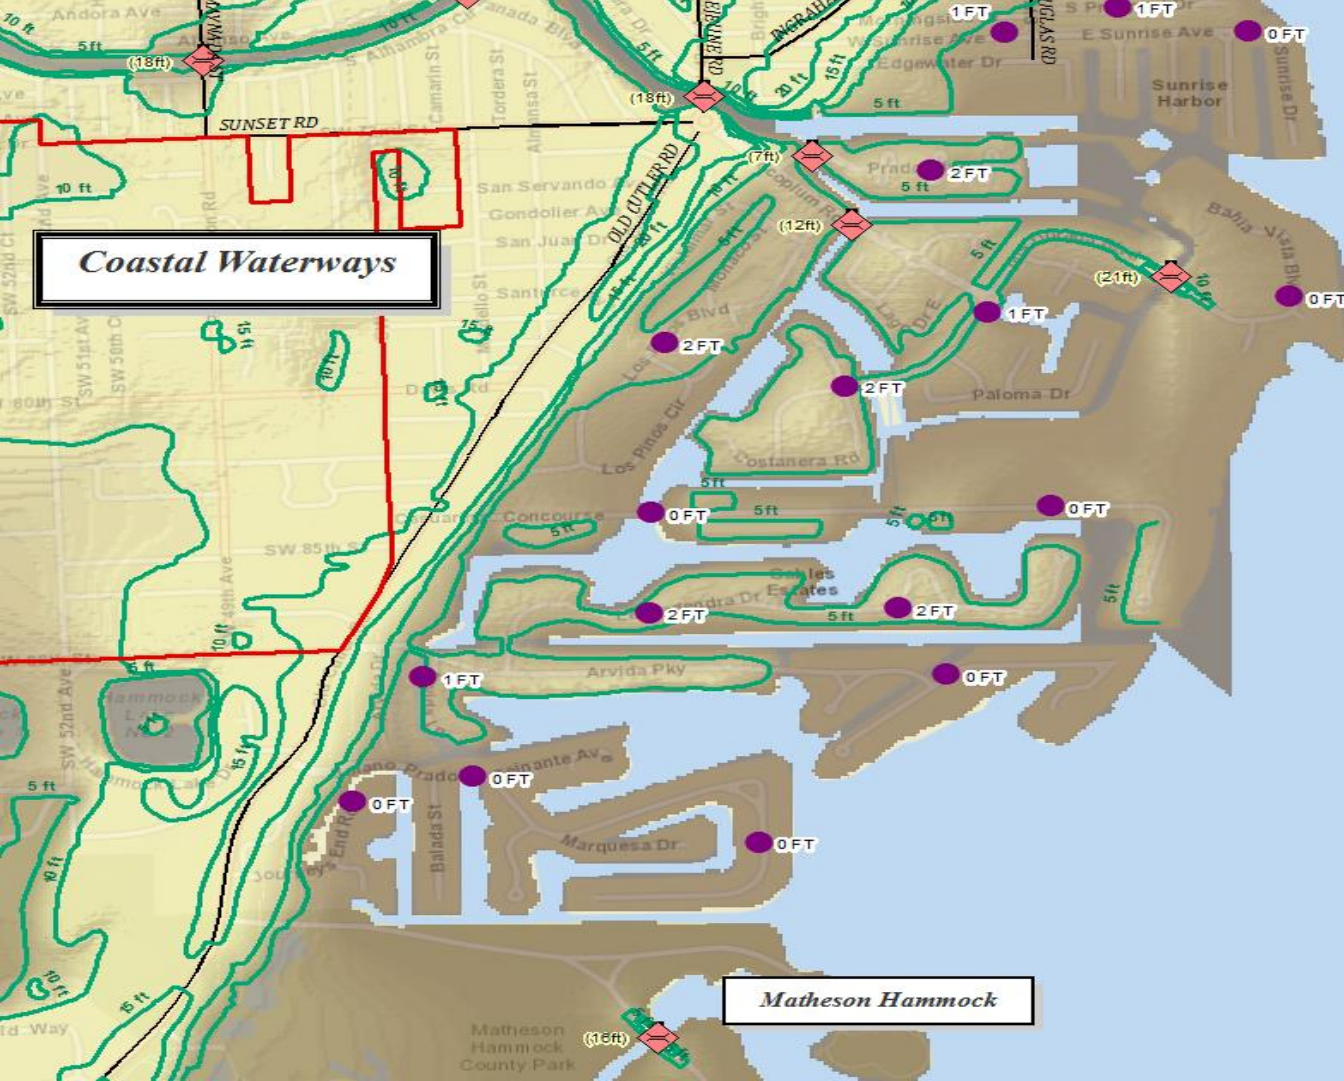

**LIDAR**

Value

- High : 31.3499
- Low : -1.17033

**Legend**

- ◆ Bridges
- SS Lift Stations
- FPL Substations
- Schools
- Contour
- State County Road

**LiDAR**

Value

High : 31.3499

Low : -1.17033

**Coastal Waterways**

**Matheson Hammock**

**Legend**

- ◆ Bridges
- SS Lift Stations
- FPL Substations
- Schools
- Contour
- State County Road

**LiDAR**

Value

- High : 31.3499
- Low : -1.17033