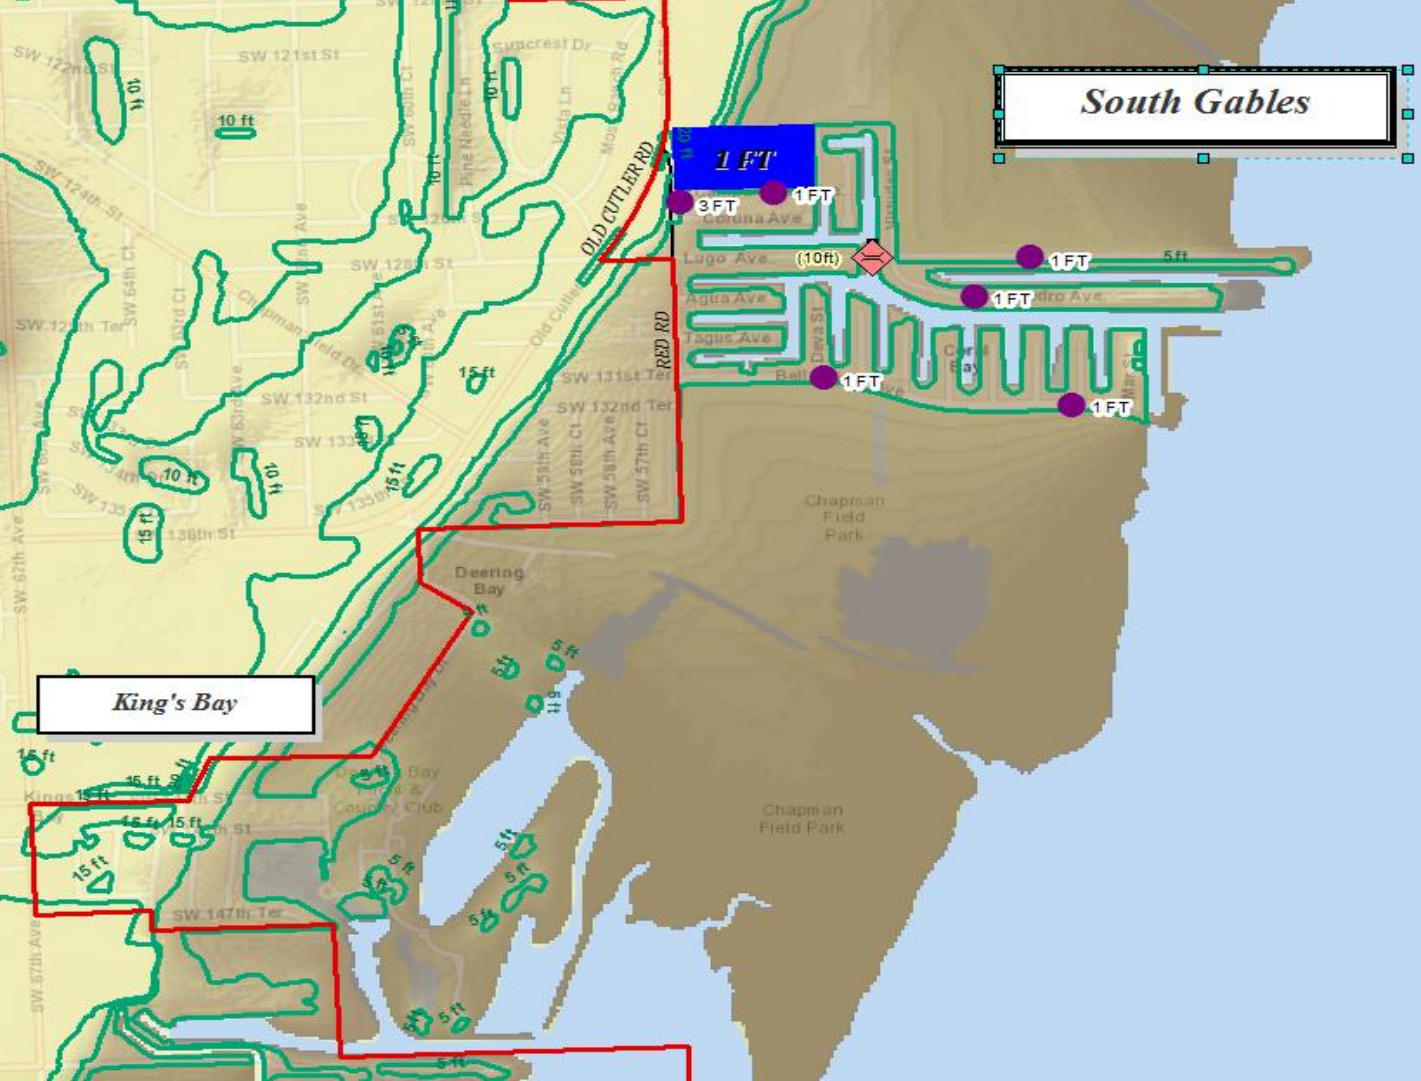

**SEA LEVEL RISE**

The image features a white background with a green diagonal band running from the bottom-left to the top-right. An orange triangle is positioned in the bottom-left corner, partially overlapping the green band. The text "SEA LEVEL RISE" is written in a bold, red, sans-serif font, slanted to follow the angle of the green band.

*I wonder when the city is going to do something about trash pits.*

*Don't hold your breath. I'm still waiting for them to do something about the traffic circles.*

**Snapper Creek**

**South Central**

**Legend**

- ◆ Bridges
- SS Lift Stations
- FPL Substations
- Schools
- Contour
- State County Road

**LiDAR**

Value

- High : 31.3499
- Low : -1.17033

*South Gables*

*King's Bay*

**Legend**

- ◆ Bridges
- SS Lift Stations
- FPL Substations
- Schools
- Contour
- State County Road