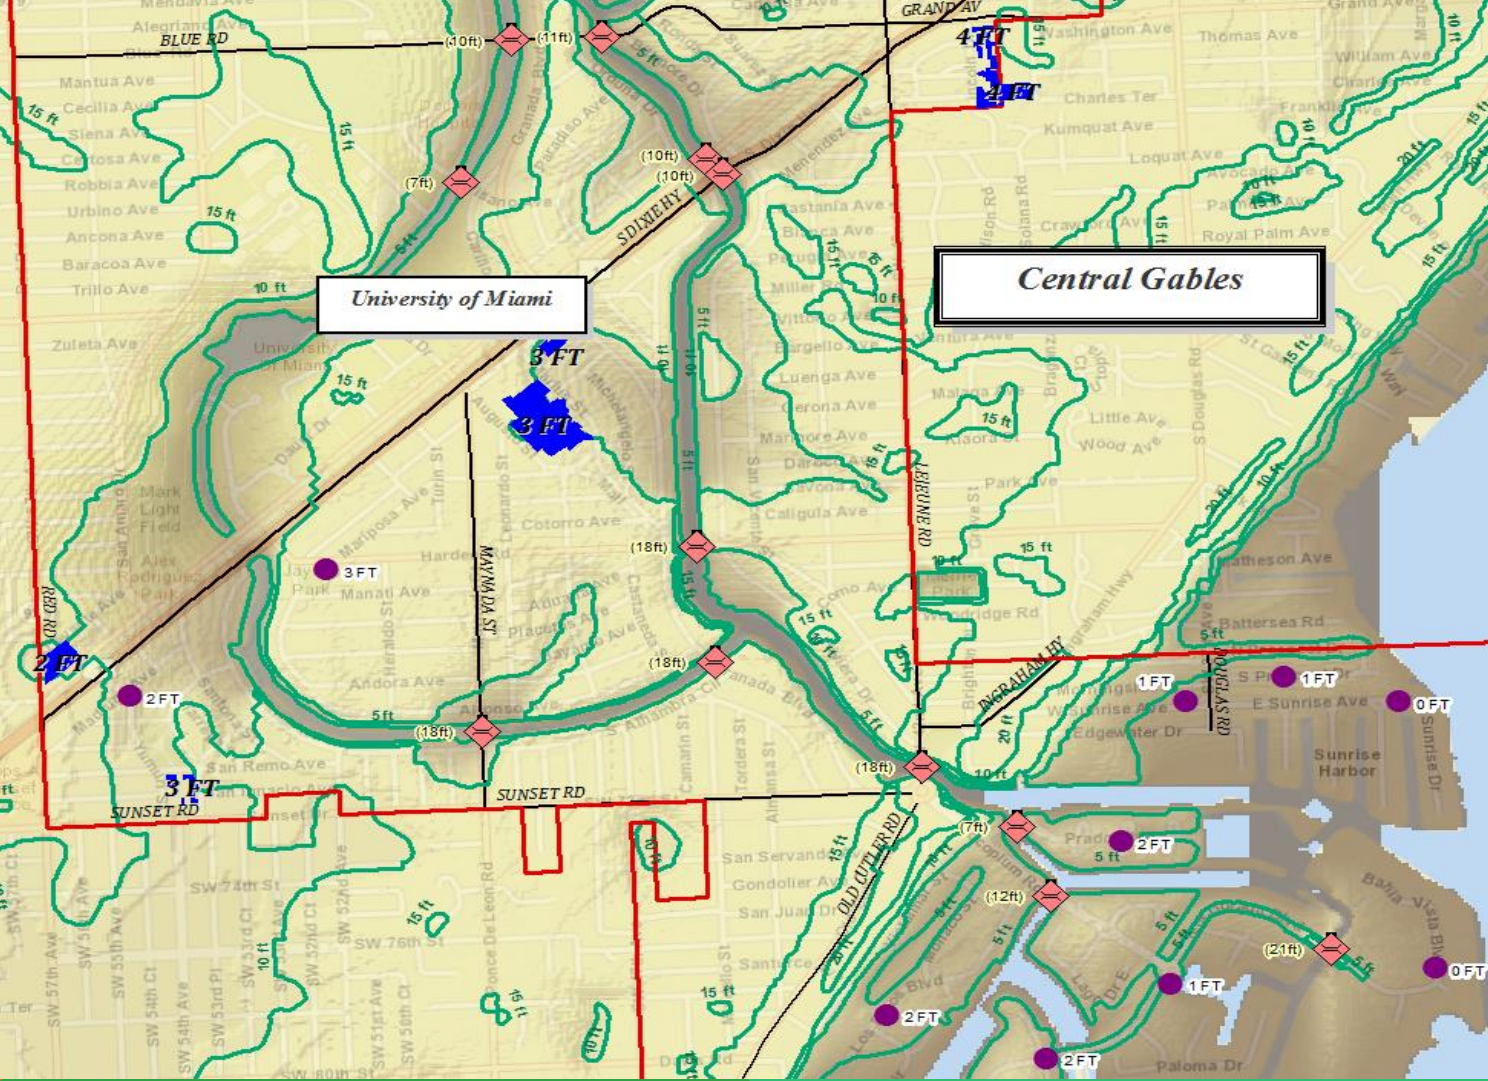

**SEA LEVEL RISE**

The image features a white background with a green diagonal band running from the bottom-left to the top-right. An orange triangle is positioned in the bottom-left corner, partially overlapping the green band. The text "SEA LEVEL RISE" is written in a bold, red, sans-serif font, slanted to follow the angle of the green band.

*I wonder when the city is going to do something about trash pits.*

*Don't hold your breath. I'm still waiting for them to do something about the traffic circles.*

**Snapper Creek**

**South Central**

**Legend**

- ◆ Bridges
- SS Lift Stations
- FPL Substations
- Schools
- Contour
- State County Road

**LiDAR**

Value

- High : 31.3499
- Low : -1.17033

*South Gables*

*King's Bay*

**Legend**

- ◆ Bridges
- SS Lift Stations
- FPL Substations
- Schools
- Contour
- State County Road

Low : -1.17033

**Coastal Waterways**

**Matheson Hammock**

**Legend**

- ◆ Bridges
- SS Lift Stations
- FPL Substations
- Schools
- Contour
- State County Road

**LiDAR**

Value

- High : 31.3499
- Low : -1.17033